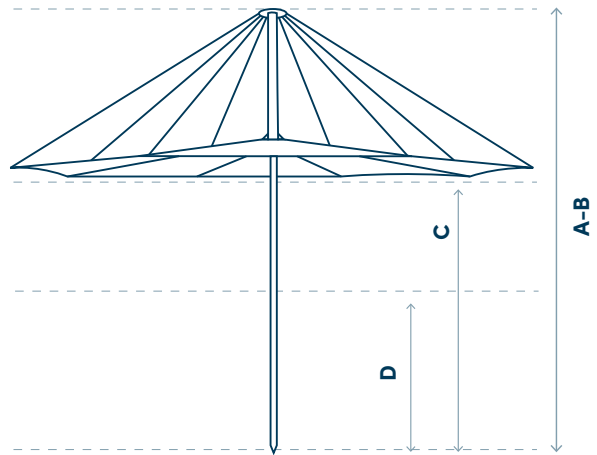

SOLIS

Technical details

Design by Dirk Wynants, 2002-2005,
all rights reserved

Internationally protected by intellectual
property Worldwide exclusively co-licensed
by Extremis and Symo

PARASOL		Ø 400 cm	400x400 cm	Ø 560 cm
Shape				
Dimensions	A - Height closed	348 cm	348 cm	357 cm
	B - Height open	348 cm	348 cm	357 cm
	C - Free height open	220 cm	220 cm	220 cm
	D - Free height closed	120 cm	37 cm	46 cm
	Weight	51 kg	58 kg	63,5 kg
	Packaging size	380 x 36 x 30 cm	380 x 36 x 30 cm	380 x 36 x 30 cm
	Shade area (m ²)	± 12,56 m ²	± 16 m ²	± 24,62 m ²
	Fabric	Fabric	Airtex	
Fabric colours				
Frame	Pole	Ø 80 mm		
	Material	Aluminium Powder Coated 4 mm White RAL 9010 (other RAL colours on request)		
	Handle	Crank system		
	Ribs	8 x stainless steel 30 x 20 x 2 mm		
	Top cables	Stainless steel Ø 2,5 mm		
Protective cover	Polyester Ripstop® - grey			
Wind Resistance	6 Bft (49 km/h - 31 mph)			

BASES

TILE BASE LUXURY 140 kg
 - 89 x 89 x 12,5 cm
 - 8 tiles 40 x 40 cm
 - 3 separate anti rust treatments
 Base options 1-2-3-4-5

GROUND PLATE LUXURY 17 kg
 - 40 x 40 x 1 cm
 - 3 separate anti rust treatments
 - Must be screwed to the ground
 Base options 2-4-5

BASE OPTIONS

1 - COVER PLATE FOR TILE BASE 140/200 kg
 - 90.4 x 90.4 x 10.9 / 14.9 cm
 - 18 kg, 2mm steel

4 - ANY RAL COLOUR

2 - ANTI-THEFT SCREW AND KEY

5 - TILTING DEVICE

3 - 4 CASTORS FOR TILE BASE
 With brakes