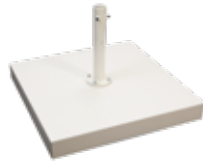

BASES

TILE BASE LUXURY 140 kg
 - 89 x 89 x 12,5 cm
 - 8 tiles 40 x 40 cm
 - 3 separate anti rust treatments
 Base options 1-2-3-4-5

GROUND PLATE LUXURY 17 kg
 - 40 x 40 x 1 cm
 - 3 separate anti rust treatments
 - Must be screwed to the ground
 Base options 2-4-5

TILE BASE LUXURY 200 kg
 - 89 x 89 x 17,5 cm
 - 12 tiles 40 x 40 cm
 - 3 separate anti rust treatments
 Base options 1-2-3-4-5

INGROUND SLEEVE LUXURY
 - 3 separate anti rust treatments
 - Must be concreted into the ground
 Base options 2-4-5

BASE OPTIONS

1 - COVER PLATE FOR TILE BASE 140/200 kg
 - 90.4 x 90.4 x 10.9 / 14.9 cm
 - 18 kg, 2mm steel

4 - ANY RAL COLOUR

2 - ANTI-THEFT SCREW AND KEY

5 - TILTING DEVICE

3 - 4 CASTORS FOR TILE BASE
 With brakes