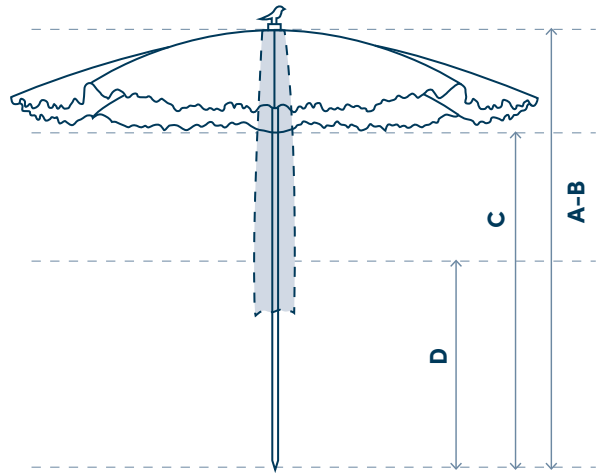

## Technical details

Design by Chris Kabel in partnership with Droog design

PARASOL		Ø 245 cm	Ø 245 cm	Ø 350 cm
<b>Shape</b>				
<b>Dimensions</b>	A - Height closed	243 cm	243 cm	261 cm
	B - Height open	243 cm	243 cm	261 cm
	C - Free height open	190 cm	190 cm	200 cm
	D - Free height closed	115 cm	115 cm	70 cm
	Weight	4,0 kg	4,0 kg	7,0 kg
	Packaging size	140 x 15 x 15 cm	140 x 15 x 15 cm	275 x 21 x 12 cm
	Shade area (m <sup>2</sup> )	± 4,71 m <sup>2</sup>	± 4,71 m <sup>2</sup>	± 9,62 m <sup>2</sup>
	<b>Fabric</b>	Fabric	Lace	Lace
Fabric colours		○ ○	●	○
<b>Frame</b>	Pole	Upper: Ø 32 mm Lower: Ø 32 mm	Upper: Ø 32 mm Lower: Ø 32 mm	Ø 35 mm
	Material	Anodized aluminium Natural colour	Aluminium powder coated green (Pantone 5747)	Anodised aluminium Natural colour
	Handle	No tilt	No tilt	No tilt
	Ribs	8 x Ø 4,0 mm - White steel, metallized and coated	8 x Ø 4,0 mm - Green steel, metallized and coated	8 x white steel paragon shape
	Bird	grey, polyamide	gold, polyamide	grey, polyamide
<b>Protective cover</b>		Polyester - white	Polyester - green	Polyester Ripstop® - grey
<b>Wind Resistance</b>		5 Bft (38 km/h - 24 mph)		