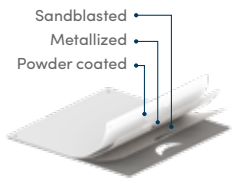

Periscope parasol

This unique system allows you to open and close the parasol without any trouble above tables & chairs.

BASES

GROUND PLATE ECONOMY 17 kg

- 60 x 60 x 1,5 cm
- Steel, galvanized
- Silver coloured
- Luxury version: Any RAL colour is possible
- Must be screwed to the ground

Base options 1

TOP QUALITY

3 treatments for longer life span in heavy duty circumstances

INGROUND SLEEVE ECONOMY

- Steel, galvanized
- Silver coloured
- Luxury version: Any RAL colour is possible
- Must be concreted into the ground