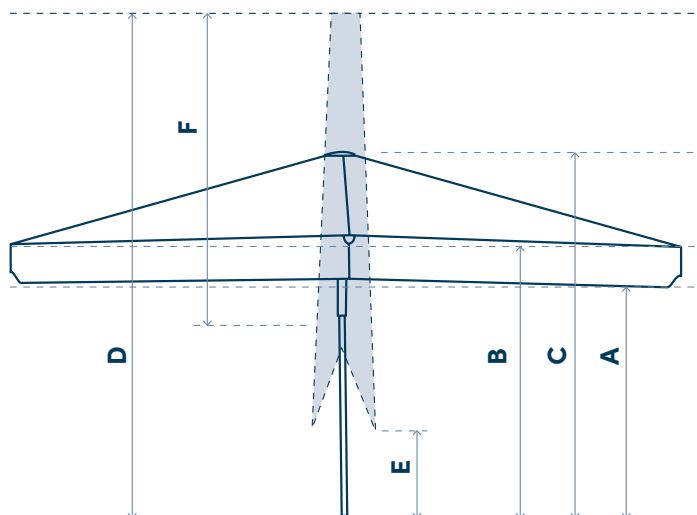

symo[®]

GRANDIOSO

CREATING PARASOLS FOR PROFESSIONALS

www.symoparasols.com

GRANDIOSO

Technical details

PARASOL		Ø 6,5 m	Ø 7 m	5,5 x 5,5 m	6 x 6 m	6 x 4 m	6 x 5 m
Shape							
Dimensions	A - Height to valance	210 cm	210 cm	210 cm	210 cm	210 cm	210 cm
	B - Height to rib	240 cm	240 cm	240 cm	240 cm	240 cm	240 cm
	C - Height open	360 cm	360 cm	340 cm	360 cm	340 cm	340 cm
	D - Height closed	500 cm	500 cm	490 cm	500 cm	490 cm	500 cm
	E - Free height closed	170 cm	165 cm	110 cm	112 cm	125 cm	139 cm
	F - Max. storage length	520 cm	520 cm	510 cm	520 cm	510 cm	520 cm
	Net weight	90 kg	100 kg	80 kg	90 kg	70 kg	80 kg
	Brut weight	102 kg	112 kg	92 kg	102 kg	82 kg	92 kg
	Packaging size	520 x 35 x 35 cm	520 x 35 x 35 cm	510 x 35 x 35 cm	520 x 35 x 35 cm	510 x 35 x 35 cm	520 x 35 x 35 cm
	Shade area (m ²)	33,2 m ²	38,5 m ²	30,3 m ²	36 m ²	24 m ²	30 m ²
Fabric	Fabric colours	Orchestra: see colours on fabrics sheet					
	Fire Retardant	•	•	•	•	•	•
Frame	Pole	Aluminium - 90 x 3,8 mm					
	Material	Aluminium - Powder coated White RAL 9016 or Silvergrey RAL 9006					
	Handle	Telescopic system with removable cantilever handle					
	Ribs	Aluminium ribs of 43 x 19 mm with 30 x 30 mm U-profile reinforcement					
		12 ribs	12 ribs	8 ribs	12 ribs	8 ribs	12 ribs
Options	Fixed valances	•	•	•	•	•	•
	Reduced parasol pole -10 cm or -20 cm	•	•	•	•	•	•
Wind resistance		7 Bft (61 km/h - 38 mph)					

Periscope parasol

This unique system allows you to open and close the parasol without any trouble above tables & chairs.

BASES

GROUND PLATE ECONOMY 17 kg

- 60 x 60 x 1,5 cm
- Steel, galvanized
- Silver coloured
- Luxury version: Any RAL colour is possible
- Must be screwed to the ground