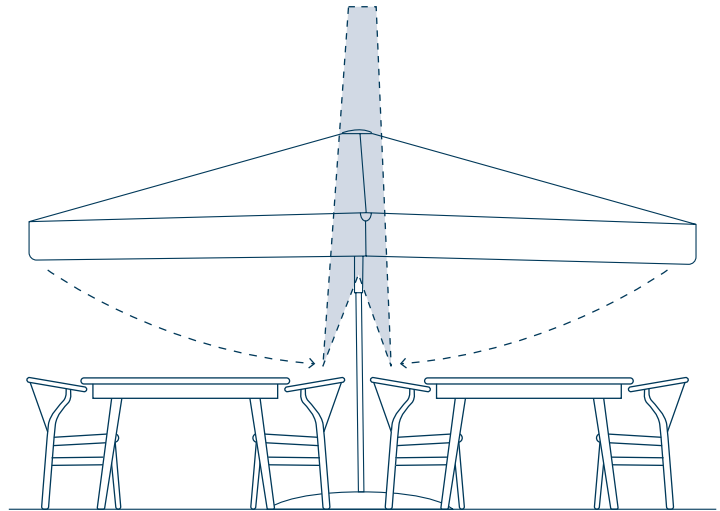

symo[®]

GRANDIOSO

CREATING PARASOLS FOR PROFESSIONALS

www.symoparasols.com

GRANDIOSO

Technical details

PARASOL		Ø 6,5 m	Ø 7 m	5,5 x 5,5 m	6 x 6 m	6 x 4 m	6 x 5 m
Shape							
Dimensions	A - Height to valance	210 cm	210 cm	210 cm	210 cm	210 cm	210 cm
	B - Height to rib	240 cm	240 cm	240 cm	240 cm	240 cm	240 cm
	C - Height open	360 cm	360 cm	340 cm	360 cm	340 cm	340 cm
	D - Height closed	500 cm	500 cm	490 cm	500 cm	490 cm	500 cm
	E - Free height closed	170 cm	165 cm	110 cm	112 cm	125 cm	139 cm
	F - Max. storage length	520 cm	520 cm	510 cm	520 cm	510 cm	520 cm
	Net weight	90 kg	100 kg	80 kg	90 kg	70 kg	80 kg
	Brut weight	102 kg	112 kg	92 kg	102 kg	82 kg	92 kg
	Packaging size	520 x 35 x 35 cm	520 x 35 x 35 cm	510 x 35 x 35 cm	520 x 35 x 35 cm	510 x 35 x 35 cm	520 x 35 x 35 cm
	Shade area (m ²)	33,2 m ²	38,5 m ²	30,3 m ²	36 m ²	24 m ²	30 m ²
Fabric	Fabric colours	Orchestra: see colours on fabrics sheet					
	Fire Retardant	•	•	•	•	•	•
Frame	Pole	Aluminium - 90 x 3,8 mm					
	Material	Aluminium - Powder coated White RAL 9016 or Silvergrey RAL 9006					
	Handle	Telescopic system with removable cantilever handle					
	Ribs	Aluminium ribs of 43 x 19 mm with 30 x 30 mm U-profile reinforcement					
		12 ribs	12 ribs	8 ribs	12 ribs	8 ribs	12 ribs
Options	Fixed valances	•	•	•	•	•	•
	Reduced parasol pole -10 cm or -20 cm	•	•	•	•	•	•
Wind resistance		7 Bft (61 km/h - 38 mph)					

Periscope parasol

This unique system allows you to open and close the parasol without any trouble above tables & chairs.

BASES

GROUND PLATE ECONOMY 17 kg

- 60 x 60 x 1,5 cm
- Steel, galvanized
- Silver coloured
- Luxury version: Any RAL colour is possible
- Must be screwed to the ground