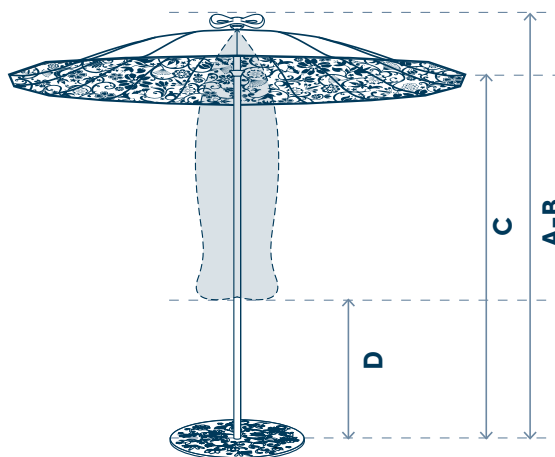

## Technical details

Design by Marcel Wanders

<b>PARASOL</b>		Ø 250 cm – H 232 cm
<b>Shape</b>		
<b>Dimensions</b>	A - Height closed	232 cm
	B - Height open	232 cm
	C - Free height open	200 cm
	D - Free height closed	98 cm
	Weight	11,7 kg
	Packaging size	275 x 27 x 27 cm
	Shade area (m <sup>2</sup> )	ca 4,90 m <sup>2</sup>
	<b>Fabric</b>	Printed version
Mono version		Parasol fabric: 100% polyester Red Bordeaux White Black
Option fire Retardant		-
<b>Frame</b>	Pole	Ø 40 mm x 1,5 mm
	Material	Inox 316 – Powder coated black RAL 9005
	Ribs	16 x Ø 4,5 mm – Steel powder coated black RAL 9005
<b>Protective cover</b>		Polyester Ripstop® – grey