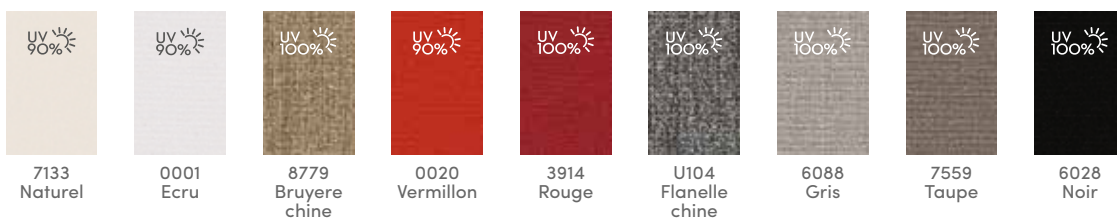

CHARACTERISTICS

- Warranty 10 years against colour fading
- Composition: 100% Sunacryl solution dyed acrylic
- Finish: Cleangard special dirt resistance and awning water repellent treatment
- Weight: 290 g/m²
- Schmerber: 370 mm
- Spray test: 5/5
- Colour fastness UV : 4-5/5
- Values may have a variation \pm 5%

blocks more than 90% of all UV radiation
 blocks more than 95% of all UV radiation
 blocks 100% of all UV radiation (total sun block)

STOCK COLOURS

OTHER COLOURS

Official maintenance products. Clean and impregnate

9577
White

9801
Grey

9526
Yellow

9527
Orange

9675
Red

9545
Blue

9853
Black

CHARACTERISTICS

This high quality fabric is recommended by the Skin Cancer Foundation as an effective UV protector

5404 Natural	5453 Canvas	3943 Nacre	3960 Argile	3780 Lin	48009 Arbor pebble	5422 Antique beige	5476 Heather beige	3729 Taupe	3741 Silver grey
3966 Marble	3706 Shingles	3756 Lead chiné	3793 Mineral blue chiné	3940 Polar Blue	3964 Curaçao	3961 Azure	5416 Aruba	5420 Mineral blue	3717 Riviera blue
3941 Adriatic	3944 Charron	5499 True blue	3942 Blue storm	5439 Navy blue	3937 Lemon	3938 Mimosa	3963 Eggshell	3967 Mint	3936 Lime
3738 Macao	3970 Lichen	3945 Granny	3962 Peach	3965 Blush	5417 Tuscany	3969 Pumpkin	3968 Pepper	3939 Paprika	5477 Logo red
3728 Paris red	3905 Pink	5436 Burgundy	3718 Plum	3127 Mink brown	3907 Taupe chiné	3792 Dark smoke	3757 Flanelle	3737 Ardoise	3705 Charcoal
3758 Sooty	3906 Carbon	5408 Black							